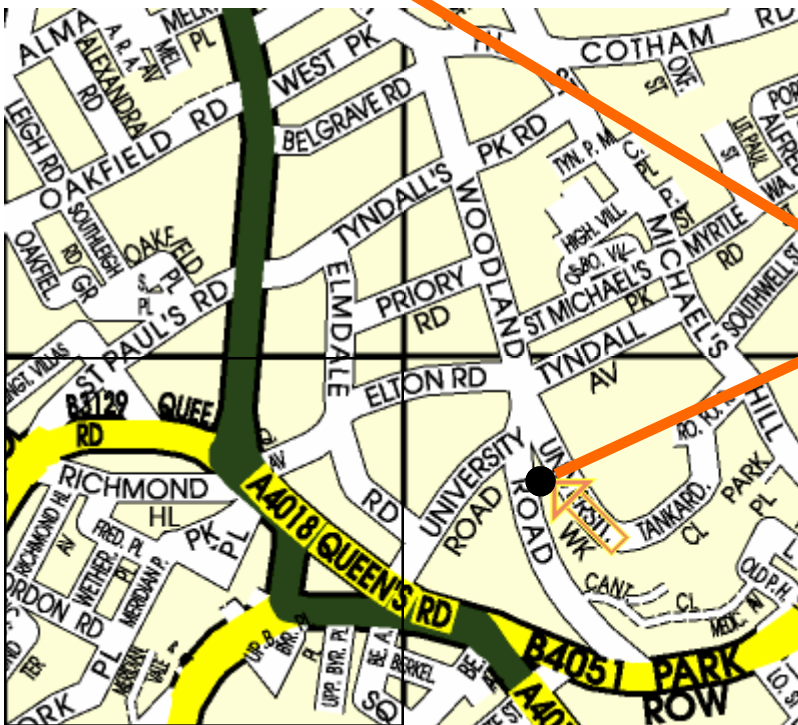

BISC

45 Woodland Rd, Clifton

Wait outside the front gate at the bottom of the BISC steps (45 Woodland Road, Clifton).
Please have your ticket ready, as you will need to quote your ticket number as you board the coach.

Ideal if you live in any of the following places:

Bedminster
City Centre
Clifton
Cotham
Chantry Court/ Deans Court
Kingsdown
Redland
Stoke Bishop Halls: *Hiatt
Baker/ Wills/ Churchill/ Badock/
University/ Durdham*
Southville

Ideal if you live in any of the
following places:

Ashley Down
Bishopston
Cotham
Montpelier
Redland
St Andrews

**Zetland/
Glouc.
Road Jct
'Bottoms
Up'**

Ebenezer Church

286 Filton Avenue, Horfield

Wait outside Ebenezer Church, 286 Filton Avenue.
Please have your ticket ready, as you will need to quote your ticket number as you board the coach.